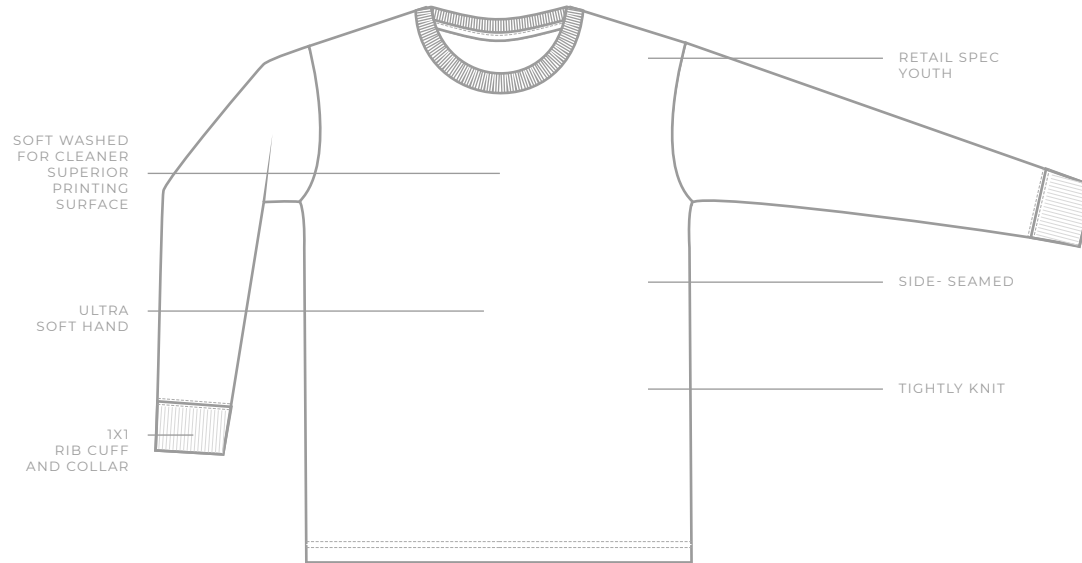

STYLE: YC1146

CATEGORY: YOUTH

NAME: YOUTH LONG SLEEVE T-SHIRT

AVAILABLE COLORWAYS

FABRIC

- 30 single
- 4.3 oz.
- 100% combed ring-spun cotton
- Athletic Heather 85%/15% cotton/viscose
- Heathers 60%/40% cotton/polyester

Detail	XS	S	M	L	XL	2XL	3XL	4XL	5XL	6XL
Chest Width		17	18	19	20					
Body Length		22.5	24	25.5	27					

*Chest Width measured 1 inch below arm hole
 *Body Length measured from high point of shoulder to bottom