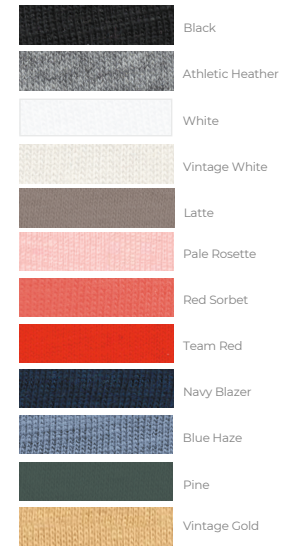

STYLE: **W1085**

CATEGORY: **WOMEN'S**

NAME: **CROP TOP T-SHIRT**

## AVAILABLE COLORWAYS

### FABRIC

·24 single

·5.5 oz

·100% combed ring-spun cotton

Athletic Heather 85/15 cotton/viscose

Detail	XS	S	M	L	XL	2XL	3XL	4XL	5XL	6XL
Chest Width	18.5	19.5	20.5	21.5	22.5					
Body Length	17.25	17.75	18.25	18.75	19					
Sleeve Length	5.75	6	6.25	6.5	6.75					