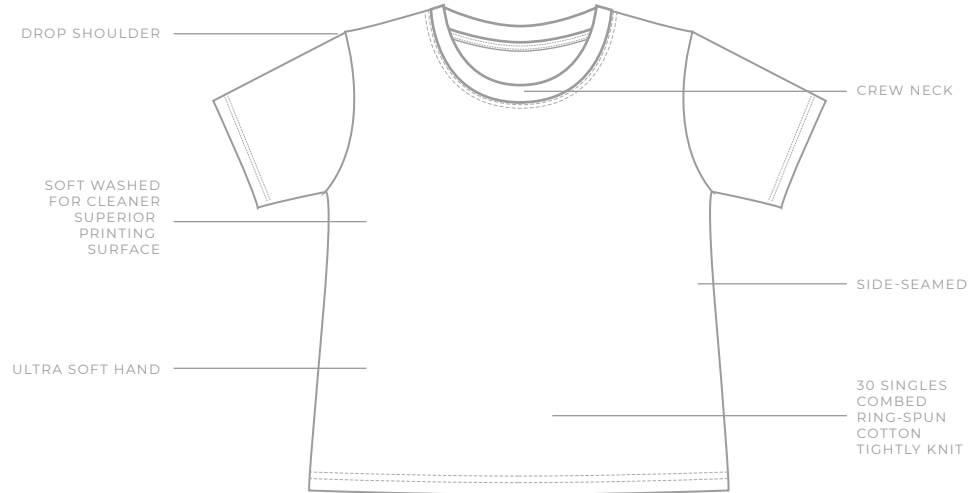

STYLE: **W1085**

CATEGORY: **WOMEN'S**

NAME: **CROP TOP T-SHIRT**

### FABRIC

·24 single

·5.5 oz

·100% combed ring-spun cotton

Athletic Heather 85/15 cotton/viscose

Detail	XS	S	M	L	XL	2XL	3XL	4XL	5XL	6XL
Chest Width	18.5	19.5	20.5	21.5	22.5					
Body Length	17.25	17.75	18.25	18.75	19					
Sleeve Length	5.75	6	6.25	6.5	6.75					